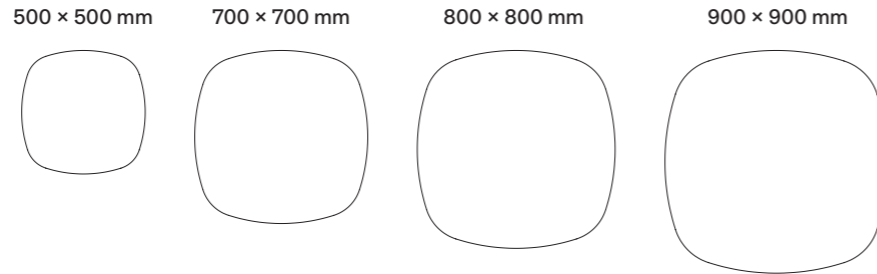

Square with rounded corners

450 mm
680 mm
760 mm
1 100 mm