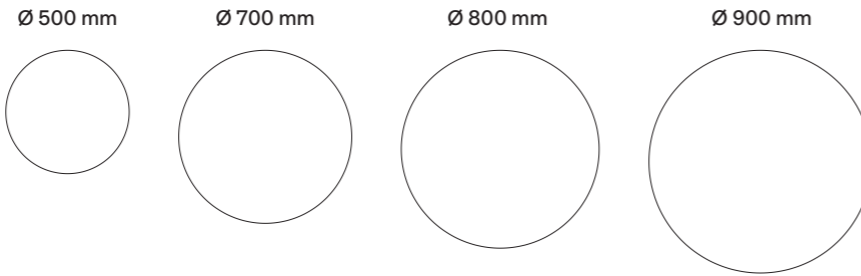

Vitalo

Design: Rim Design Team (CZ)

Table top

Round

Square with rounded corners

450 mm
680 mm
760 mm
1 100 mm

Edu

Multi